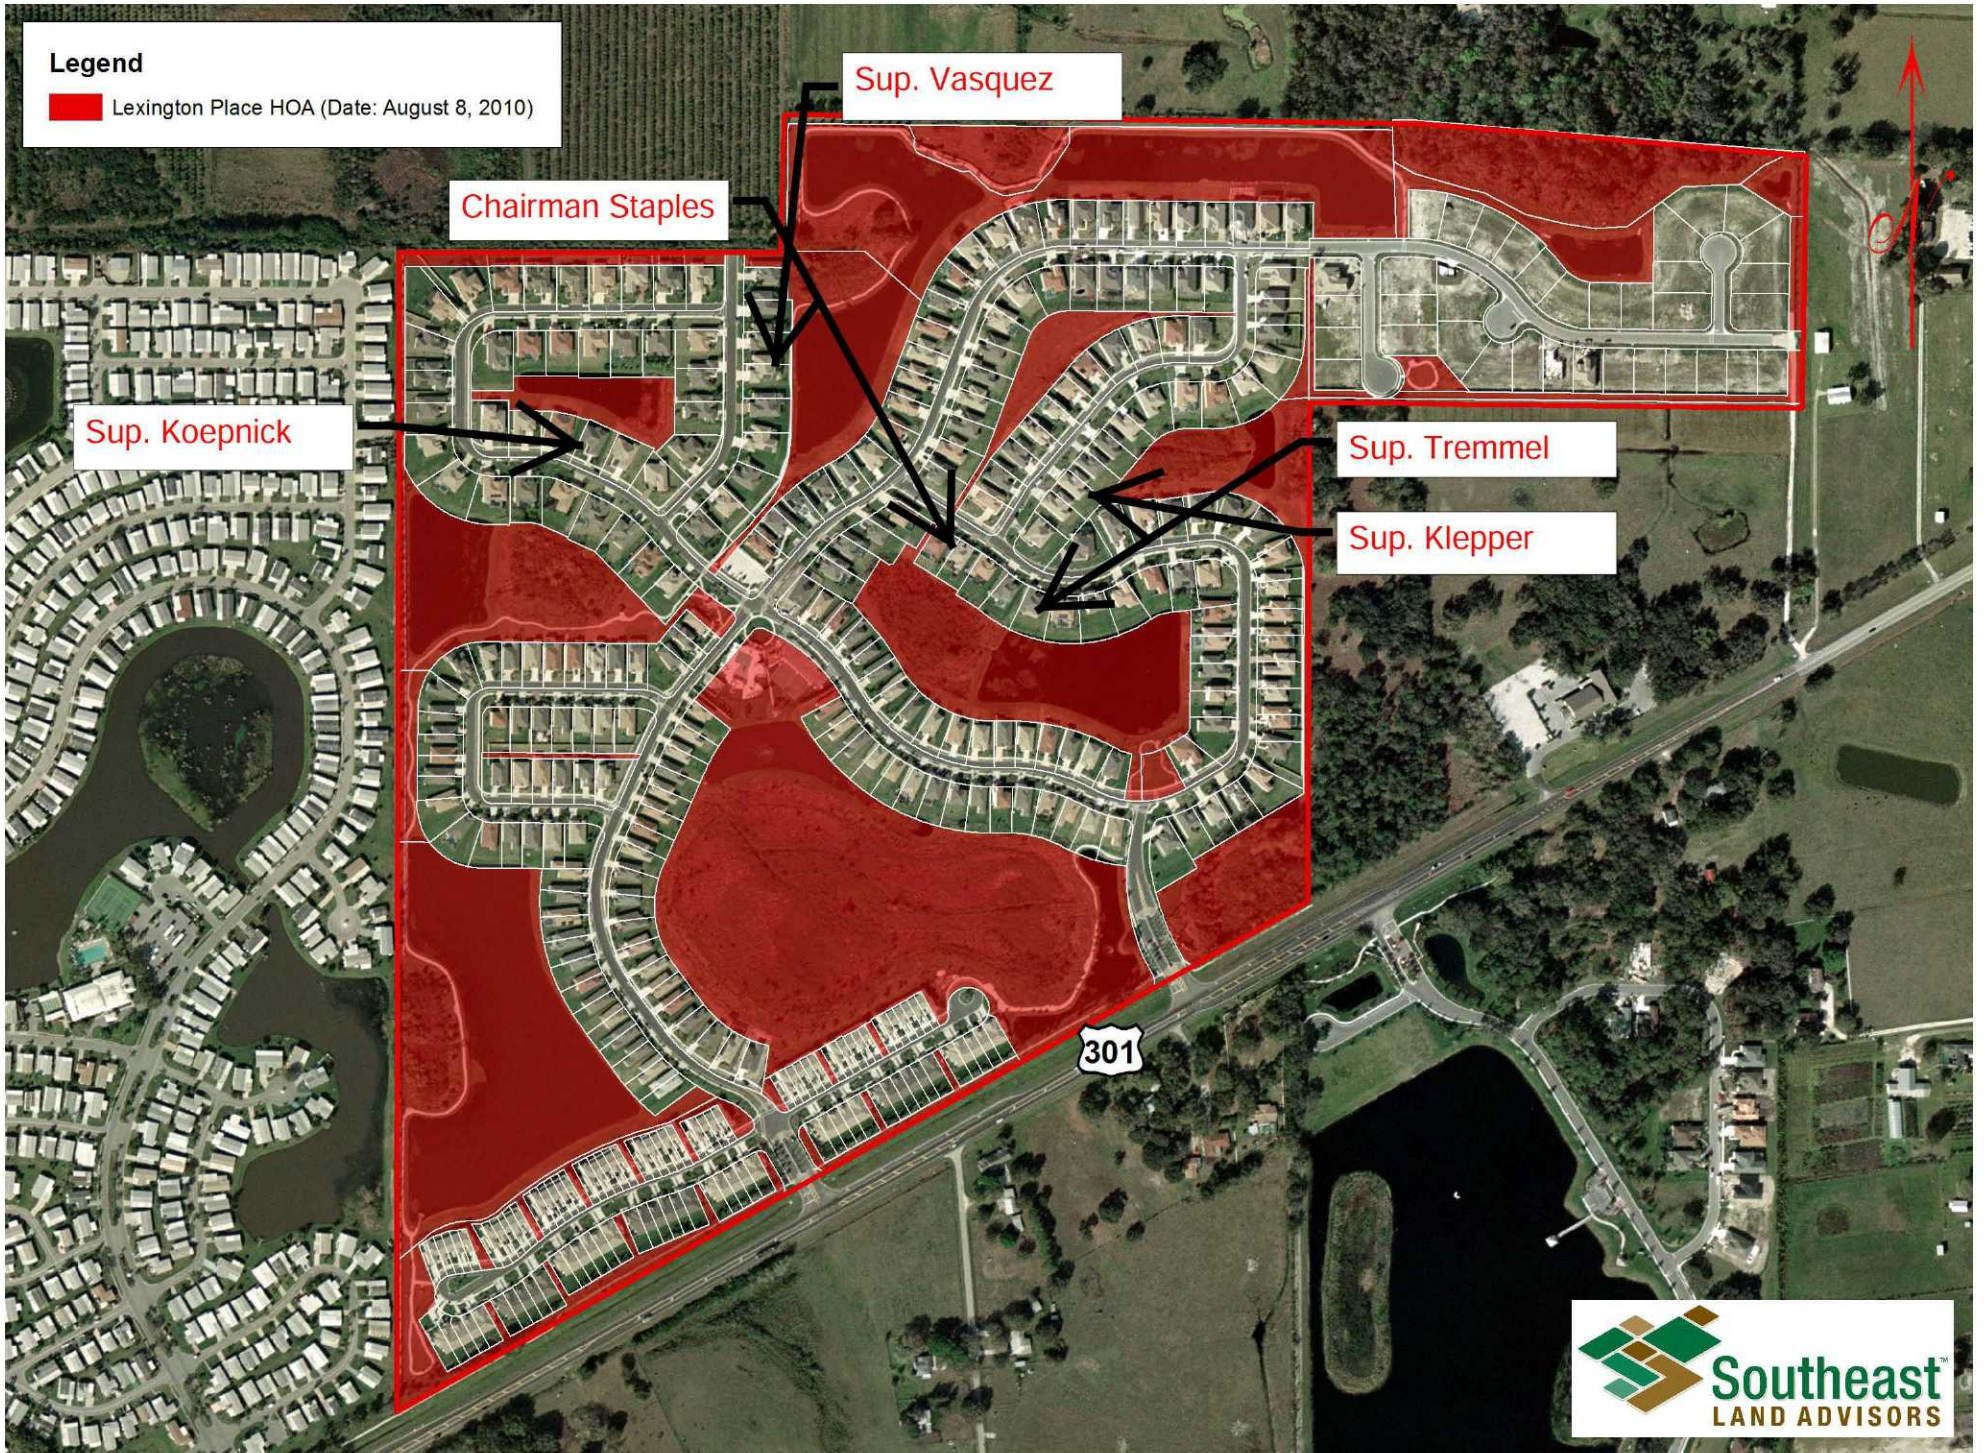

 = Model Center

PROPOSED  
*Lexington*  
For More Information Call  
1-877-556-1111 or 503-596-1234

*Lexington*  
IT'S EVERYTHING YOU VALUE

**Legend**

 Lexington Place HOA (Date: August 8, 2010)

Outline of property is general not exact.

This information are approximations calculated by GIS Data compiled by and taken from the necessary governmental regulatory agencies. The information compiled by the respective agencies was derived from aerial analysis and not based on physical site reviews. In order to create optimal accuracy, Southeast Land Advisors, Inc. recommends having a physical site review performed by qualified professionals such as civil engineers, geo-technical firms, etc.