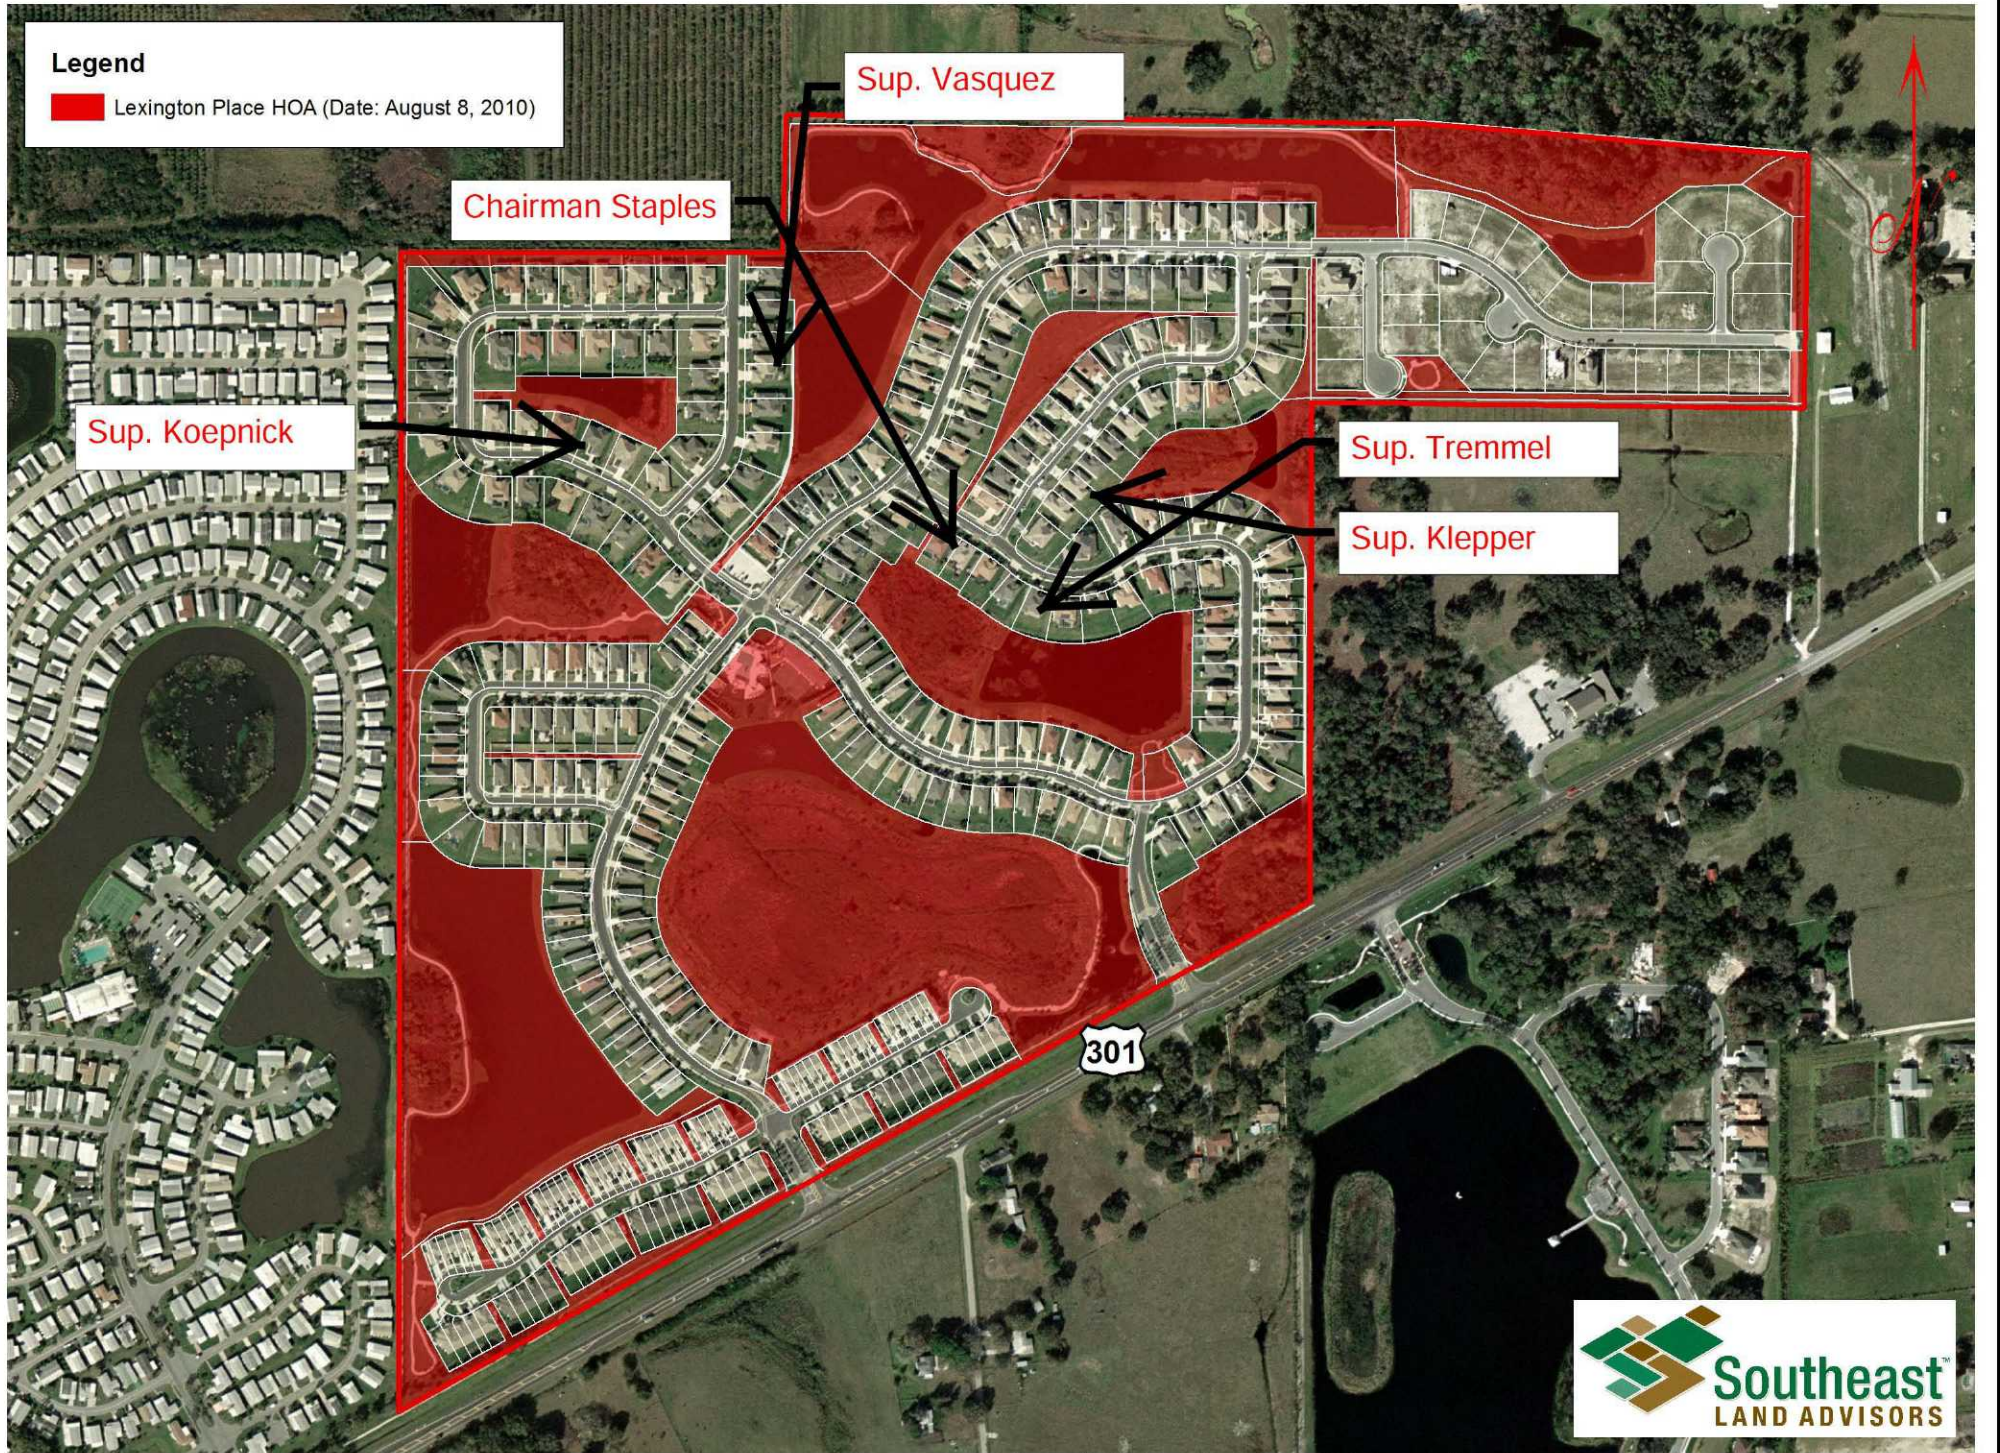

 = Model Center

PROPOSED
Lexington
For More Information Call
1-877-776-5664 or 503-696-8200

Lexington 
IT'S EVERYTHING YOU VALUE

Legend

 Lexington Place HOA (Date: August 8, 2010)

Outline of property is general not exact.

This information are approximations calculated by GIS Data compiled by and taken from the necessary governmental regulatory agencies. The information compiled by the respective agencies was derived from aerial analysis and not based on physical site reviews. In order to create optimal accuracy, Southeast Land Advisors, Inc. recommends having a physical site review performed by qualified professionals such as civil engineers, geo-technical firms, etc.